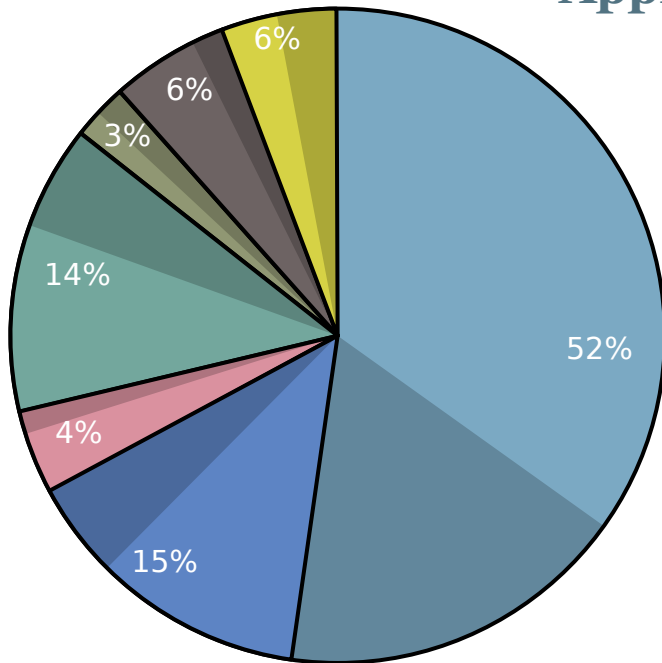

IAU Junior member demographics

2021

Total

Application Countries

- Europe
- N America
- S America
- Asia
- Africa
- Middle East
- Oceania

Note: Shaded areas represents preportion of females per region.

Gender

- Female
- Male
- Non-specified